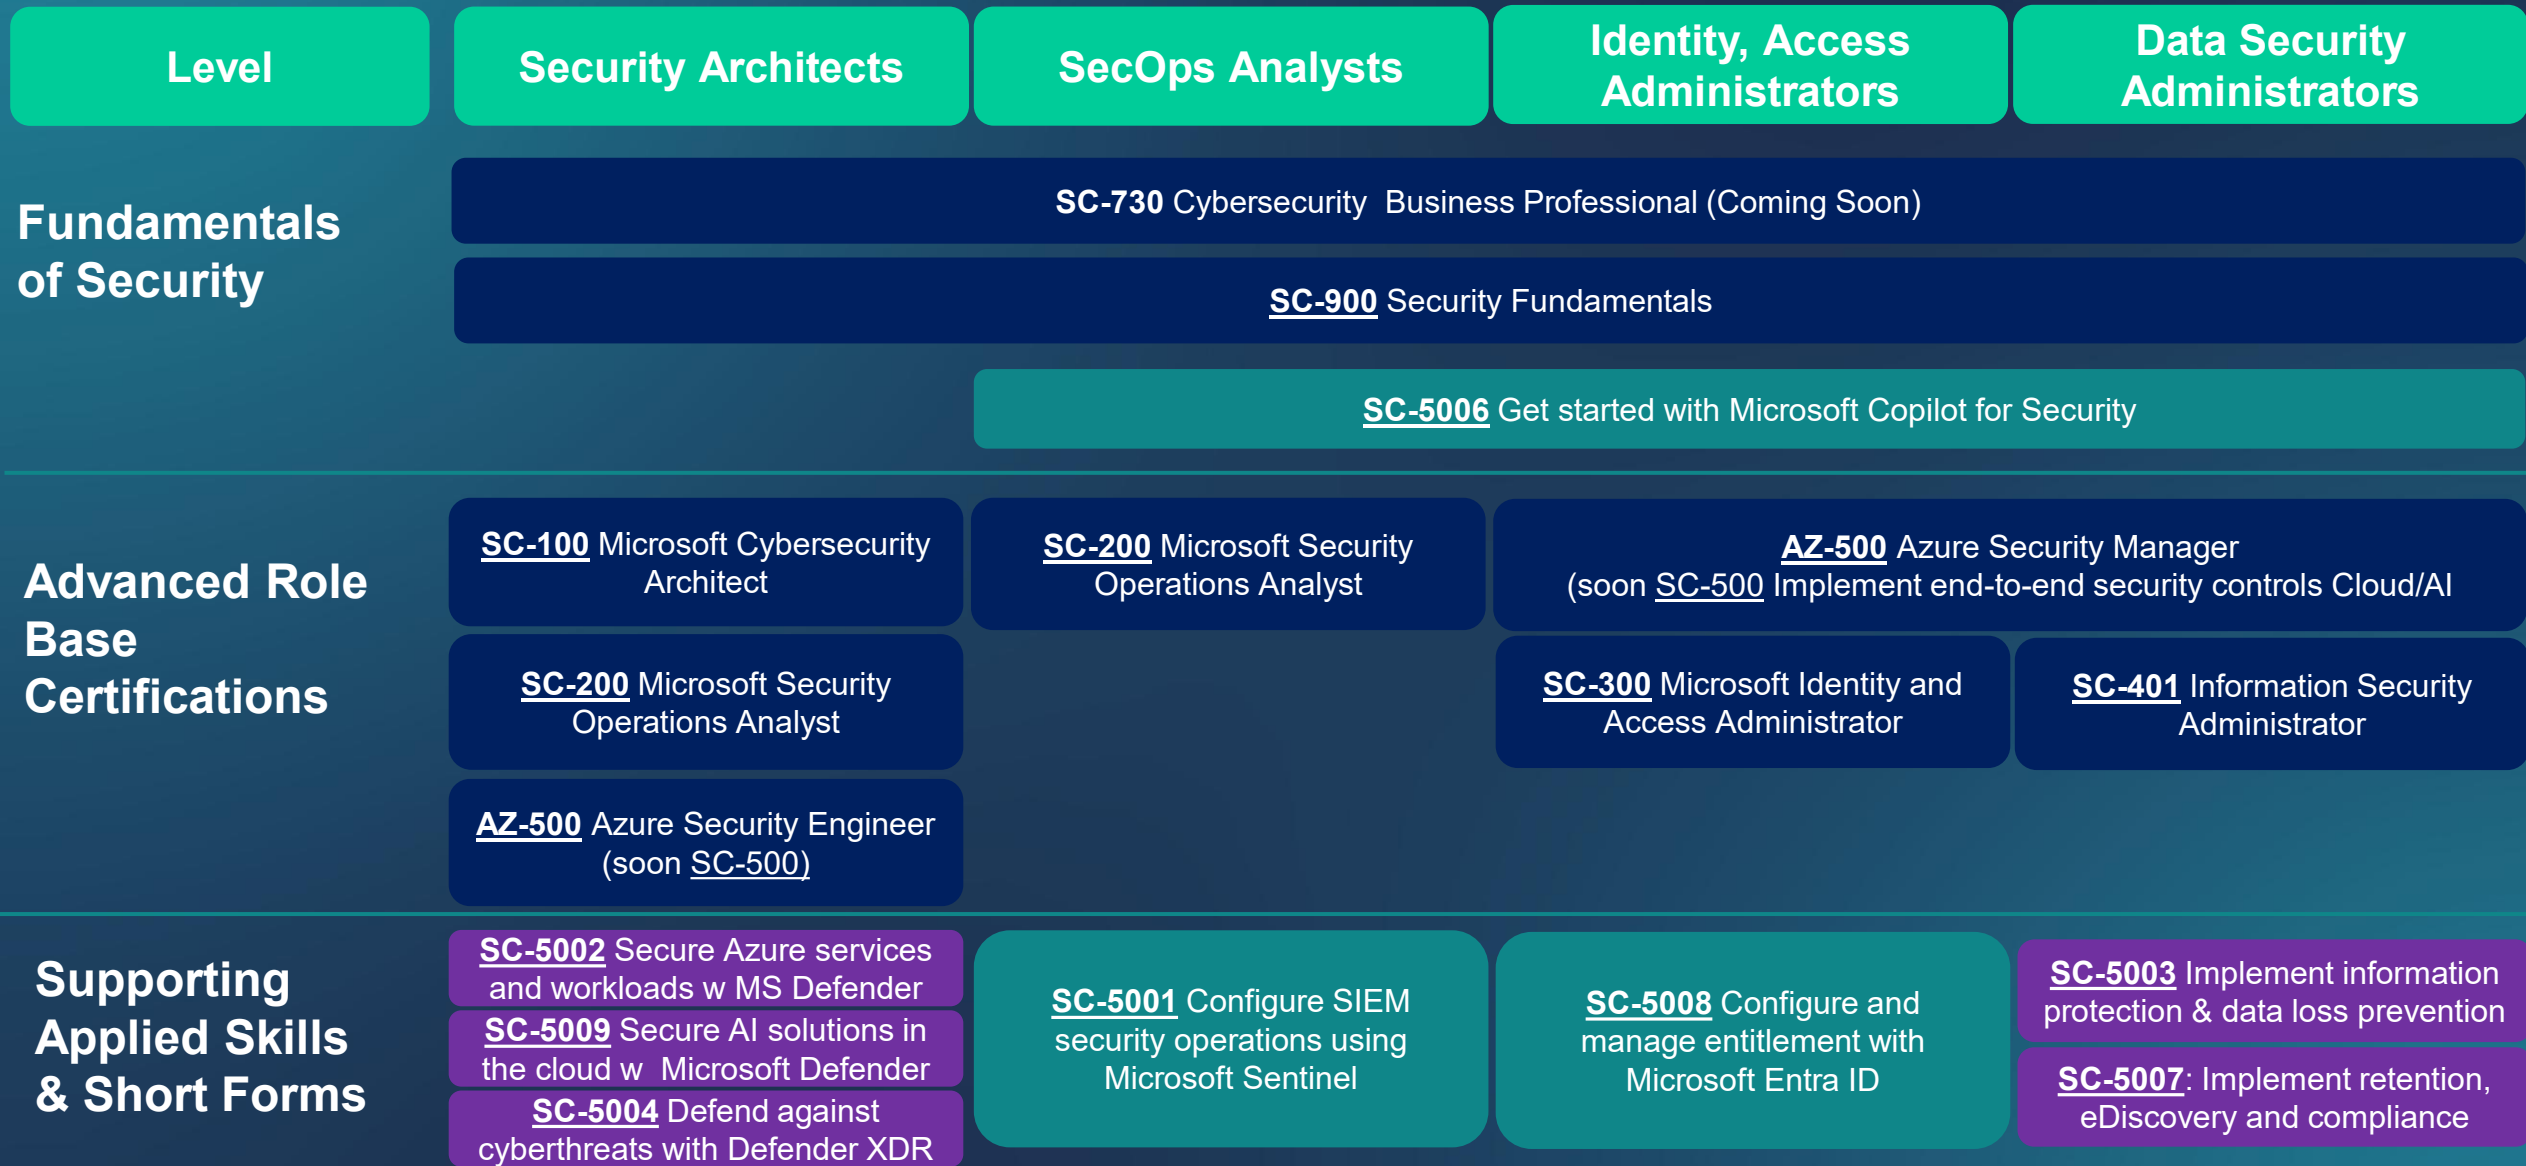

# Security Learner Journey DE

MS Role-Based Training (Certification)

Applied Skills (Assessment)

Short-Term ILT Courses (no Cert/Assessment)